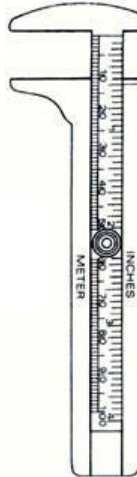

91-1005

Hausmann
27 cm, 10 5/8, 31 cm, 12 1/4,
Straight

91-1006

Hausmann
19 cm, 7 1/2, 27 cm, 10 5/8,
Curved

91-1101

20 cm, 8",

Hoof knife, with especially thin-ground blade right & left hand

91-1102

19 cm, 7 1/2",

With wooden handle left & right side

91-1103

20 cm, 8",

With wooden handle

91-1104

Hoof Knife

20 cm, 8",

91-1403
Doyen Clamp
24 cm, 9 1/2,
Stainless steel

91-1404
Sheep Shear
Large Size 14,
Stainless steel

91-1405
Hoof Shears
For Sheep, 8,
Curved on flat scissors

91-1406
Torsion fork
For Sheep, 8,
With Fixation bar stainless stee

Fig. 2
Orzan

91-1501

Boley Gauge

10 cm, 4",

Screw lock

91-1502

Vernier Caliper

11 1/2cm 4 1/2,