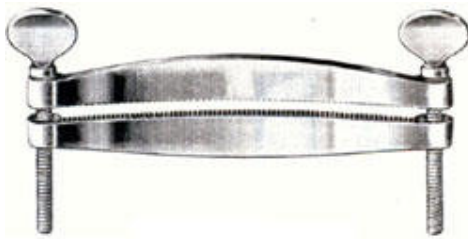

Stainless steel handle

91-1105

Vienna pattern

36 cm, 14 1/8",

91-1106

30 cm, 113/4",

Hoof Testing Forceps

91-1201
Strub
30 cm, 1 1/4,

91-1202
Nose Ring
30 cm, 1 1/4,
2" inside diameter, with safety screw

91-1203
Mouth Gags
10 1/2 cm, 4 1/8, 15 cm, 6,

91-1204
2 3/4,
Encartement 7cm.

91-1205
18 1/2 cm, 7 1/4,

91-1206
18 1/2 cm, 7 1/4,
Forged steel

91-1301

11 1/2 cm, 4 1/2, 15 1/2 cm, 6 11/8,
Ear clamps for Dog, straight of light metal

91-1302

15 1/2 cm, 6 11/8,
Ear clamps for Dog, straight of light metal

91-1303

17 cm, 6 3/4,
Stainless steel

91-1304

16 cm, 6 1/4,
Stainless steel