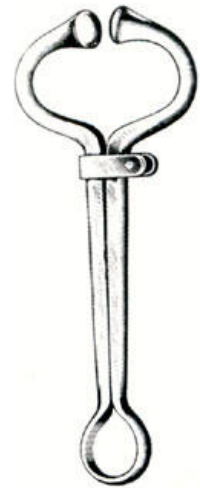

19 cm, 7 1/2",

With wooden handle left & right side

91-1103

20 cm, 8",

With wooden handle

91-1104

Hoof Knife

20 cm, 8",

Stainless steel handle

91-1105

Vienna pattern

36 cm, 14 1/8",

91-1106

30 cm, 113/4",

Hoof Testing Forceps

91-1201
Strub
30 cm, 1 1/4,

91-1202
Nose Ring
30 cm, 1 1/4,
2" inside diameter, with safety screw

91-1203
Mouth Gags
10 1/2 cm, 4 1/8, 15 cm, 6,

91-1204
2 3/4,
Encartement 7cm.

91-1205
18 1/2 cm, 7 1/4,

91-1206
18 1/2 cm, 7 1/4,
Forged steel

91-1301

11 1/2 cm, 4 1/2, 15 1/2 cm, 6 11/8,
Ear clamps for Dog, straight of light metal

91-1302

15 1/2 cm, 6 11/8,
Ear clamps for Dog, straight of light metal

91-1303

17 cm, 6 3/4,
Stainless steel

91-1304

16 cm, 6 1/4,
Stainless steel