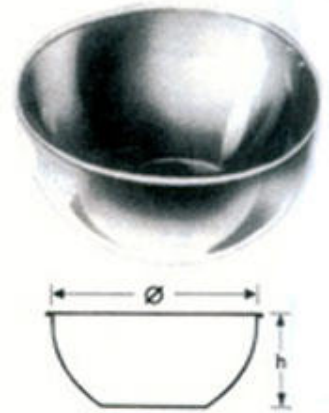

91-1806

Scaler, hook shape

55 cm, 22,

91-1901
Hug
15 cm, 6,
Teat tumor extactot

91-1902
Paimans
13 cm, 5,
Teat Dilator

91-1903
Schecker
11 cm, 4 1/2,
Teat Dilator

91-1904
Ullner
17 cm, 6 3/4,
Teat curette

91-1905
Teat slitter
10 cm, 4,
French pattern

91-1906
Teat Dilator with screw
14 1/2 cm, 5 3/4,

91-1907

Hug Teat Lancet

15 1/2 cm, 6 1/8,

Manufacturer & Exporters

91-2001
Steriler Drums
3 1/2,

91-2002
Steriler Drums
125X120mm, 150X150mm,

91-2003
High polished
125X120mm, 150X150mm,

91-2004
Perforated trays
18/8, 505X305X60mm,

91-2005
Trays
7,

91-2006
220X70mm,

91-2007

Glycerine Syringe

220X70mm,

With 3 rings, i cannula,

91-2008