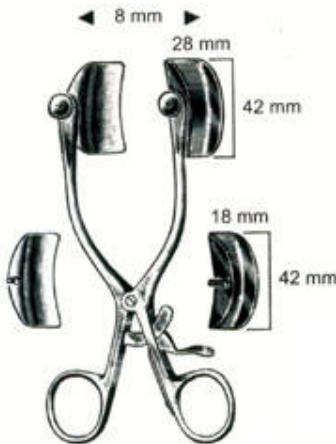

60 cm, 231/2,
Caw Cutter, side action

91-1602

60 cm, 231/2,
Barnes Dehorner (American Pattern)

91-1603

60 cm, 231/2,
For calves age 3 - 6 months

91-1604

Hoof- and Claw Cutter
41 cm, 16,
(our popular model)

91-1605

Krause
41 cm, 16,
Milk sucking preventer

91-1606

Wide Toothed
41 cm, 16,
Clipper with wooden handle

91-1701
Weitlaner
13 cm, 5, 16 1/2 cm, 6 1/2,
Sharp/Blunt

91-1702
Weitlaner
10 1/2 cm, 4 1/8,
Blunt

91-1703
Adson
14 1/2, 5 3/4,
Blunt

91-1704
Weitlaner
13 cm, 5, 16 1/2 cm, 6 1/2,
Blunt

91-1705
Collin
17 1/2 cm, 7,
With 2 Pair of blades

91-1706
Weitlaner
20 cm, 8,
Blunt

91-1801

20 cm, 8,

Tooth forceps for whelps and other small animals, slightly bent stainless steel handle

91-1802

Flohr

20 cm, 8,

Root elevator, right stainless steel handle

91-1803

Gunther

20 cm, 8,

Tooth forceps for large animals