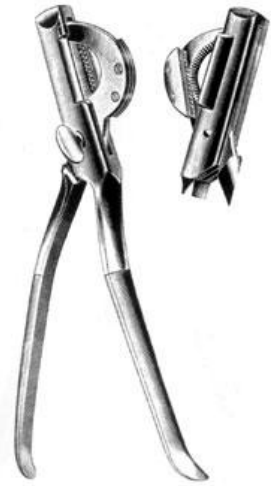

91-1001

30 cm, 113/4,
With wooden handle

91-1002

23 cm, 9,

91-1003

35 cm, 14,
Castrating forceps

91-1004

Verboczy
27 cm, 10 1/2,
With clamping parts

91-1005

Hausmann
27 cm, 10 5/8, 31 cm, 12 1/4,
Straight

91-1006

Hausmann
19 cm, 7 1/2, 27 cm, 10 5/8,
Curved

91-1101

20 cm, 8",

Hoof knife, with especially thin-ground blade right & left hand

91-1102

19 cm, 7 1/2",

With wooden handle left & right side

91-1103

20 cm, 8",

With wooden handle

91-1104

Hoof Knife

20 cm, 8",