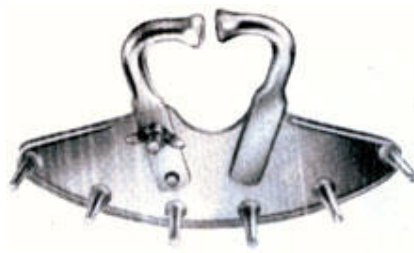

60 cm, 231/2,
Caw Cutter, side action

91-1602

60 cm, 231/2,
Barnes Dehorner (American Pattern)

91-1603

60 cm, 231/2,
For calves age 3 - 6 months

91-1604

Hoof- and Claw Cutter
41 cm, 16,
(our popular model)

91-1605